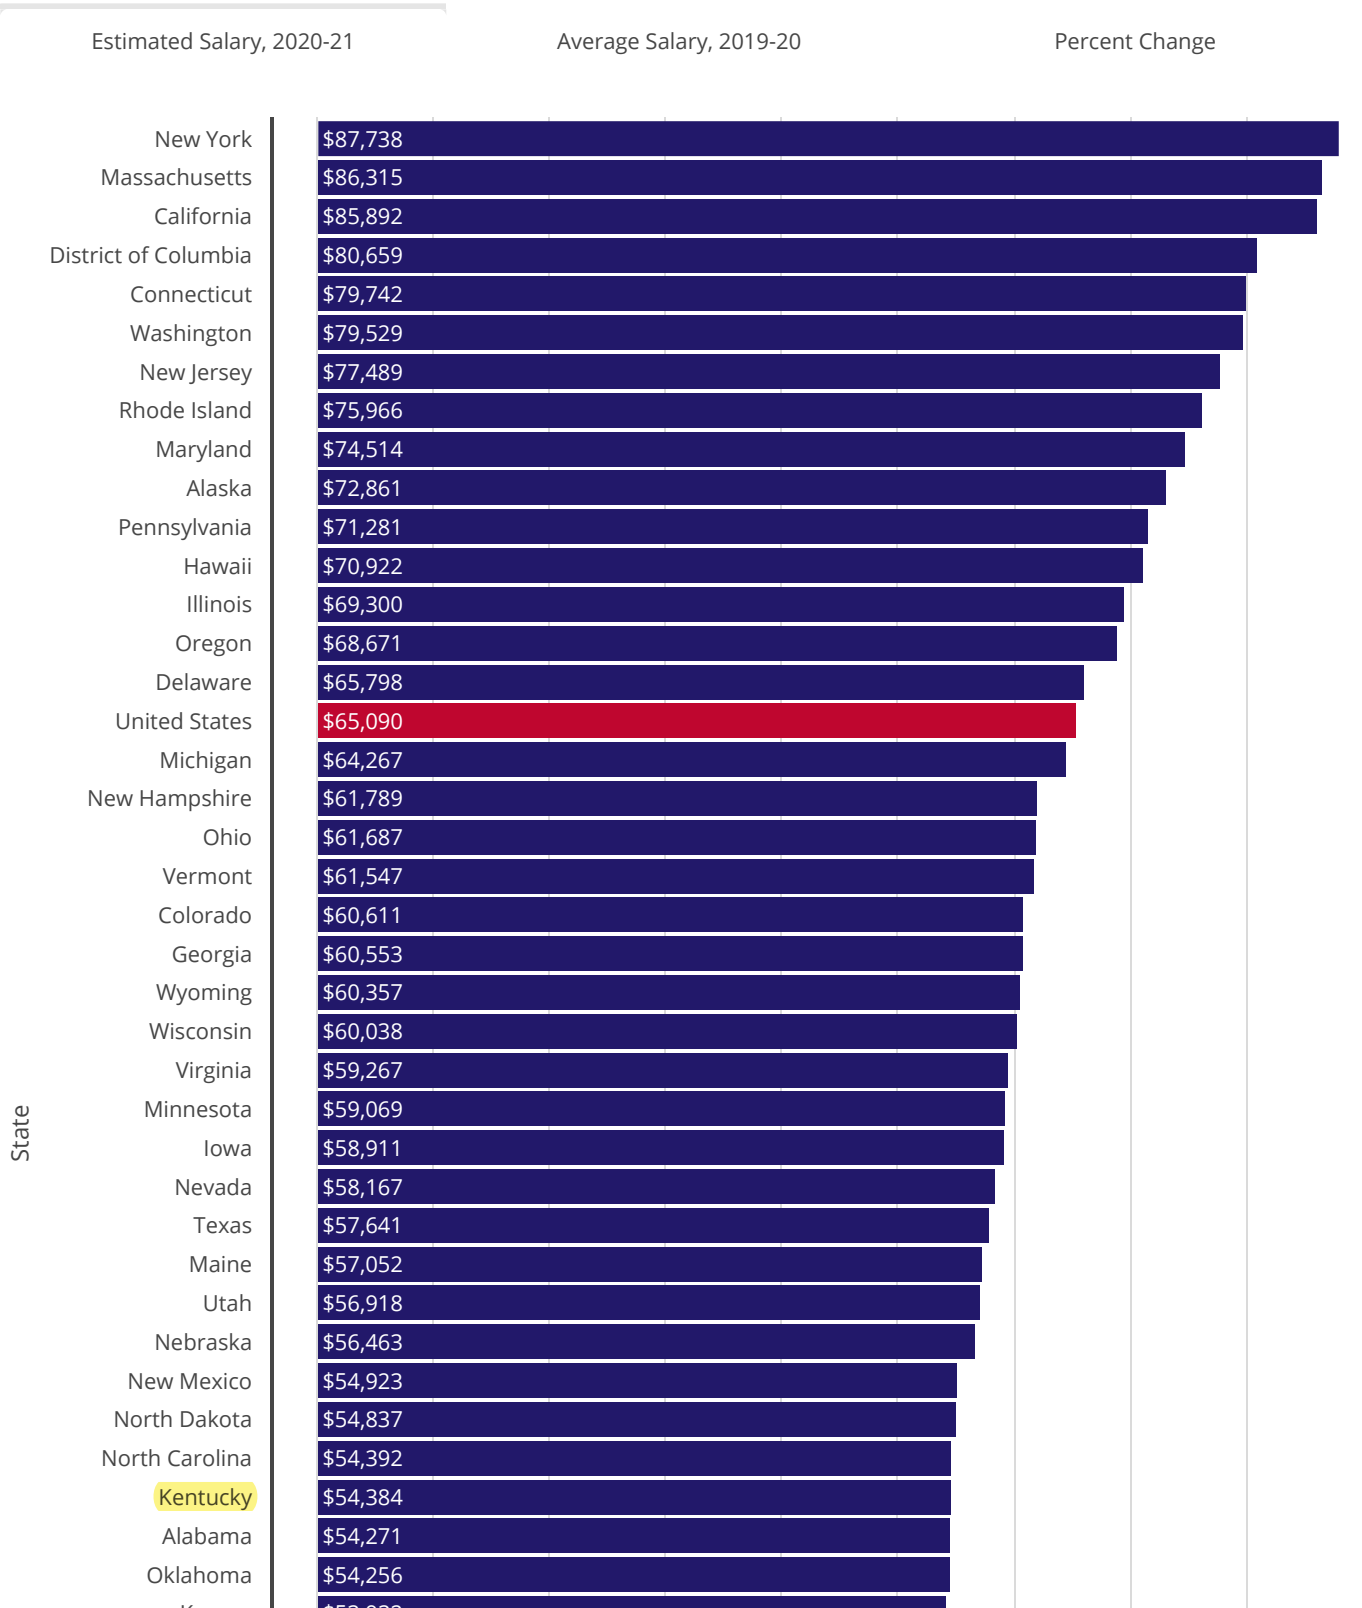

Teacher Salaries by State

The national average public school teacher salary in 2020-21 is projected to be \$65,090, a 1.5 percent increase from the previous year. However, salaries vary widely by state.

> Click to the different tabs to see the average teacher salaries last school year, and the percentage change from 2019-20 to 2020-21.

SOURCE: National Education Association