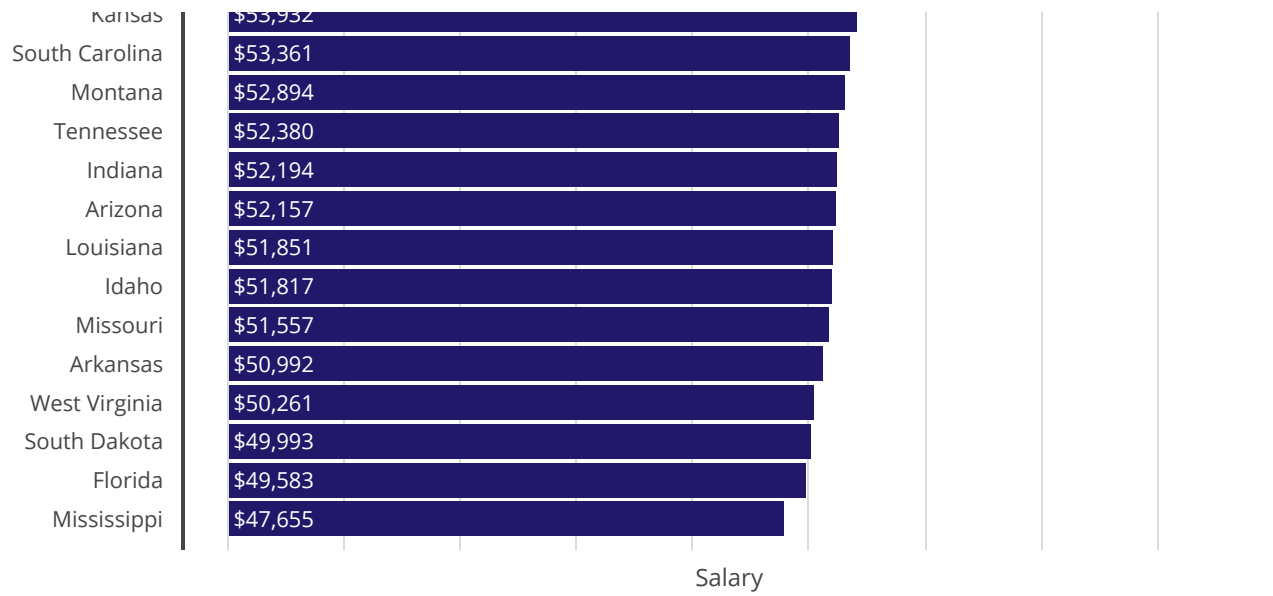

SOURCE: National Education Association