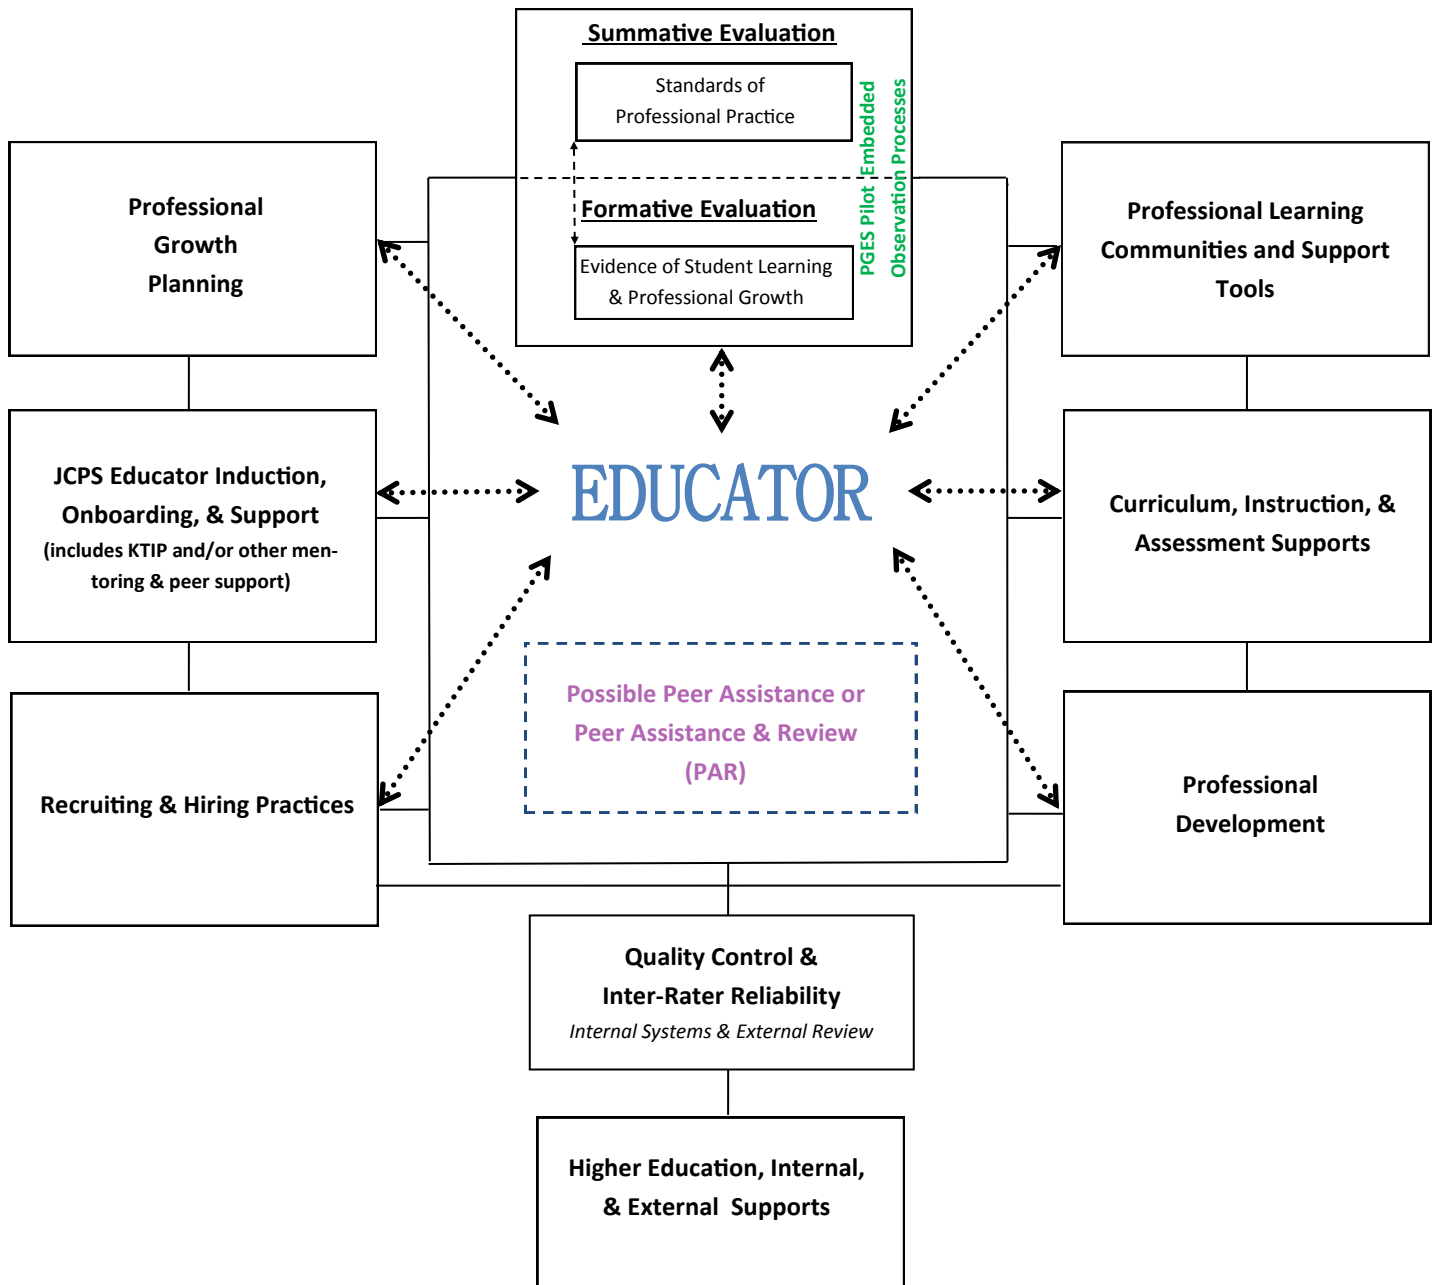

JCPS Educator Growth System (EGS)

The Kentucky Adapted Danielson 2011 Framework for Teaching is central to the JCPS EGS.*

*With regard to educator evaluation, the KDE Professional Growth and Effectiveness System (PGES) is currently being piloted and implemented as part of the greater JCPS Educator Growth System (EGS).